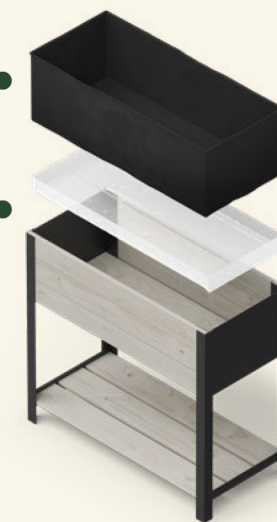

ModernBox is the perfect raised bed to zone out your area – be it a garden, terrace or balcony. It’s a great option for creating a garden, especially if you only have a small amount of space.

## ModernBox High

Possible to use on wheels (can be bought separately)

Non-woven fiber cloth to protect floor from soil

Waterproof plastic liner to protect box and floor from water