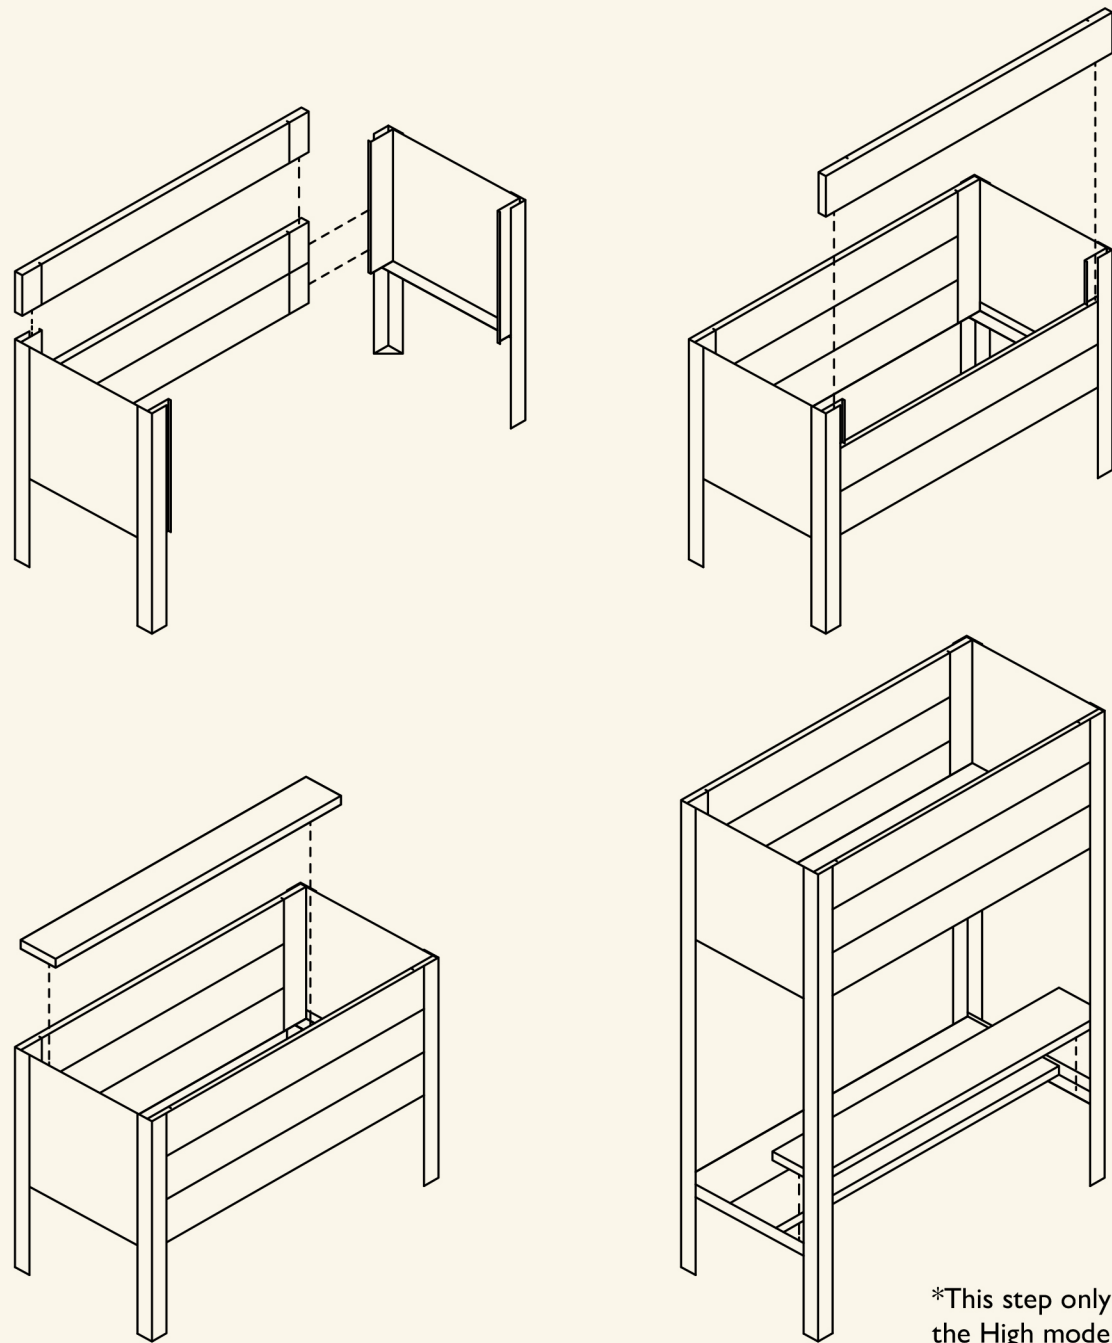

Assembly instructions

*This step only applies to the High model.